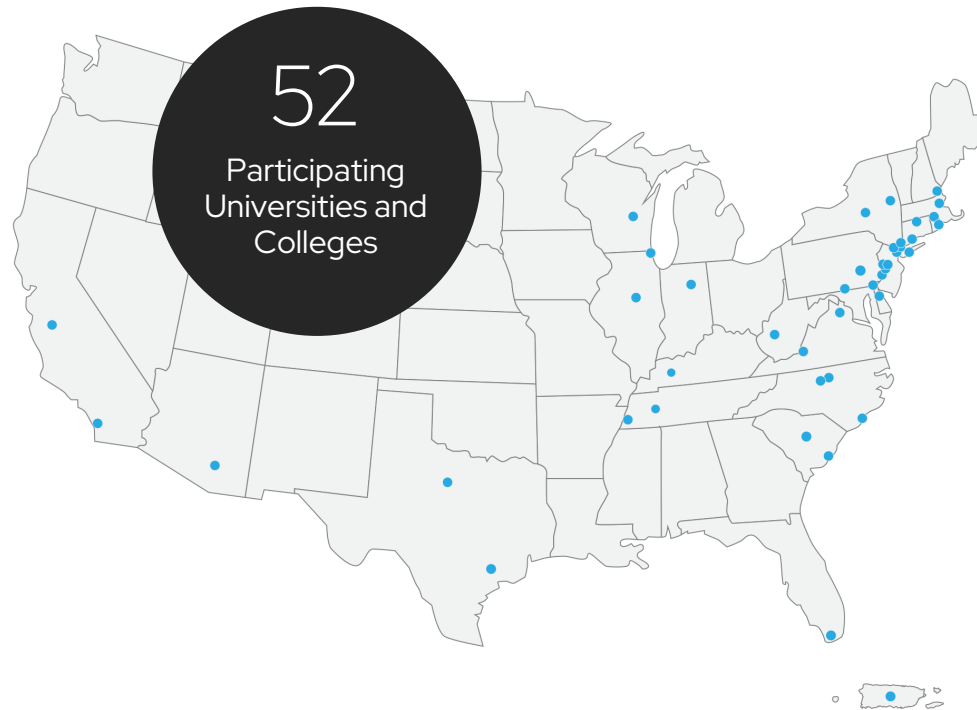

Overall Program Statistics

Since inception 2015 through year-end 2022

6,734

Students Completed

73%

Student Completion Rate

39%

Average Growth Rate for
New Student Participation

2,418

Women Completed Program

31%

People of Color Have
Completed Program

26%

Average Percentage of
Participating Students Are First
Generation College Students